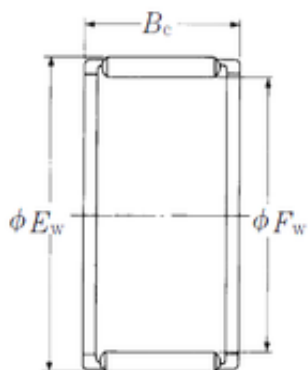

### Bearing No. FWF-182413

Fw	18 mm
Ew	24 mm
Bc	13 mm
Weight	0,01 Kg
Bearing number	FWF-182413
Bore Diameter (mm)	18
Outer Diameter (mm)	24
Basic dynamic load rating (C)	12,8 kN
Basic static load rating (C0)	14,6 kN