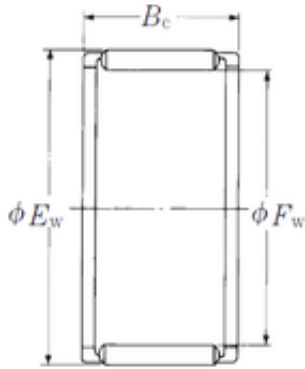

Bearing No. FWF-232824

Fw	23 mm
Ew	28 mm
Bc	24 mm
Weight	0,02 Kg
Bearing number	FWF-232824
Bore Diameter (mm)	23
Outer Diameter (mm)	28
Basic dynamic load rating (C)	22,4 kN
Basic static load rating (C0)	36 kN