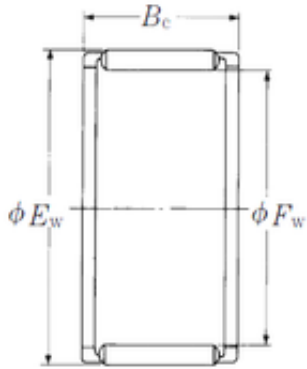

Bearing No. FWF-252917

Fw	25 mm
Ew	29 mm
Bc	17 mm
Weight	0,012 Kg
Bearing number	FWF-252917
Bore Diameter (mm)	25
Outer Diameter (mm)	29
Basic dynamic load rating (C)	14,8 kN
Basic static load rating (C0)	25,5 kN