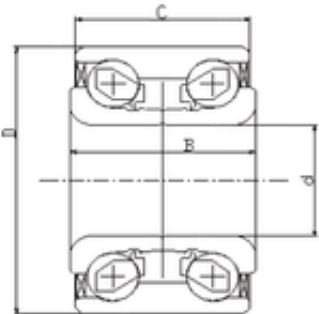

Bearing No. IJ221001

D	53 mm
d	29 mm
B	37 mm
C	37 mm
Size (mm)	29x53x37
Width (mm)	37
Bearing number	IJ221001
Bore Diameter (mm)	29
Outer Diameter (mm)	53