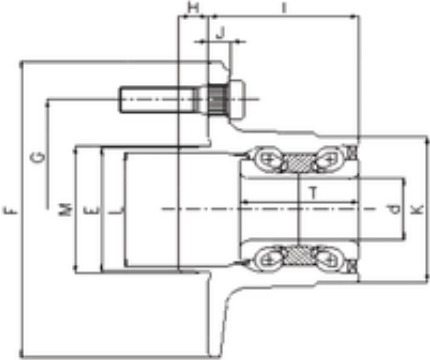

Bearing No. IJ222004

d	45 mm
K	78 mm
G	97,5 mm
Bearing number	IJ222004
Bore Diameter (mm)	45