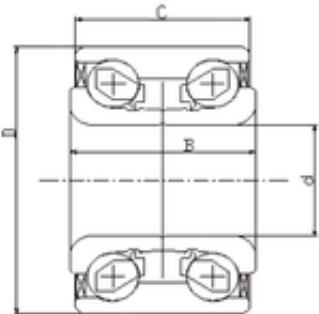

Bearing No. IJ231001

D	55 mm
d	25 mm
B	43 mm
C	43 mm
Size (mm)	25x55x43
Width (mm)	43
Bearing number	IJ231001
Bore Diameter (mm)	25
Outer Diameter (mm)	55