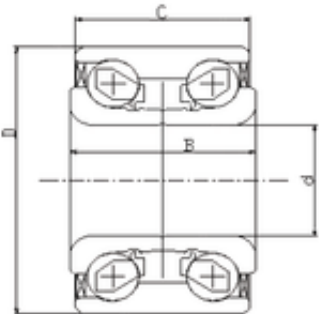

Bearing No. IJ231002

D	53 mm
d	27 mm
B	43 mm
C	43 mm
Size (mm)	27x53x43
Width (mm)	43
Bearing number	IJ231002
Bore Diameter (mm)	27
Outer Diameter (mm)	53