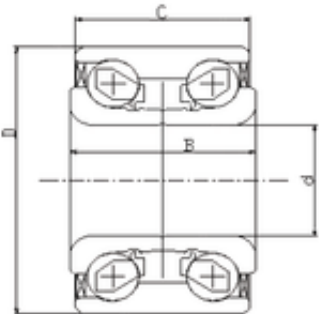

Bearing No. IJ231003

D	84 mm
d	49 mm
B	48 mm
C	48 mm
Size (mm)	49x84x48
Width (mm)	48
Bearing number	IJ231003
Bore Diameter (mm)	49
Outer Diameter (mm)	84