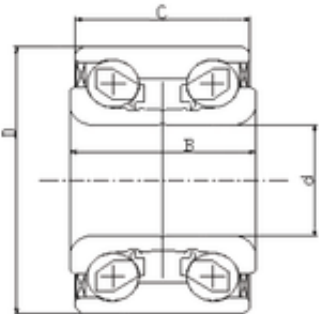

Bearing No. IJ231004

D	84 mm
d	49 mm
B	48 mm
C	48 mm
Size (mm)	49x84x48
Width (mm)	48
Bearing number	IJ231004
Bore Diameter (mm)	49
Outer Diameter (mm)	84