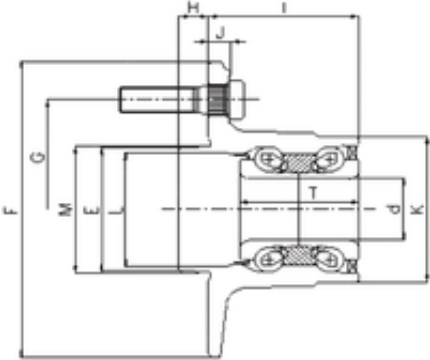

Bearing No. IJ232001

d	37 mm
I	77,9 mm
K	96 mm
F	198,5 mm
G	160 mm
J	18 mm
T	55 mm
Bearing number	IJ232001
Bore Diameter (mm)	37