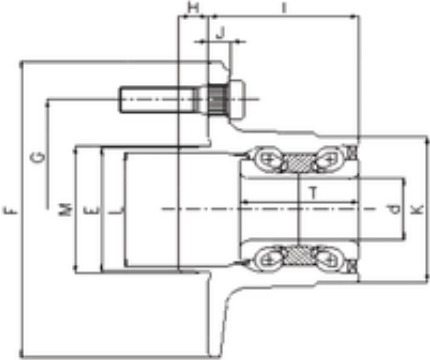

Bearing No. IJ241001

d	51 mm
K	87 mm
G	112 mm
Bearing number	IJ241001
Bore Diameter (mm)	51