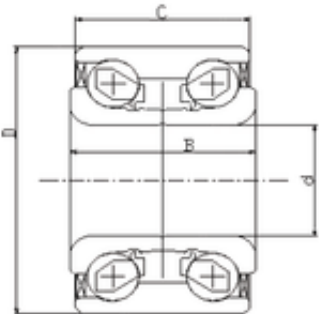

Bearing No. IJ211004

| | |
|---------------------|----------|
| D | 84 mm |
| d | 49 mm |
| B | 48 mm |
| C | 48 mm |
| Size (mm) | 49x84x48 |
| Width (mm) | 48 |
| Bearing number | IJ211004 |
| Bore Diameter (mm) | 49 |
| Outer Diameter (mm) | 84 |