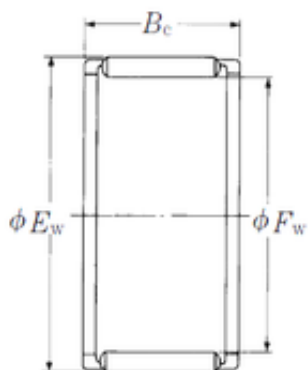

Bearing No. FWF-253025

Fw	25 mm
Ew	30 mm
Bc	25 mm
Weight	0,021 Kg
Bearing number	FWF-253025
Bore Diameter (mm)	25
Outer Diameter (mm)	30
Basic dynamic load rating (C)	23,6 kN
Basic static load rating (C0)	39,5 kN