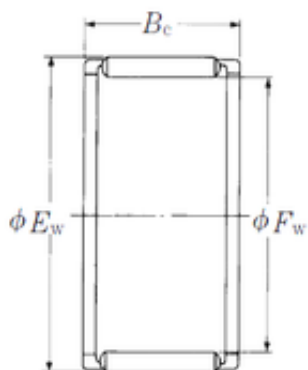

### Bearing No. FWF-253224

Fw	25 mm
Ew	32 mm
Bc	24 mm
Weight	0,03 Kg
Bearing number	FWF-253224
Bore Diameter (mm)	25
Outer Diameter (mm)	32
Basic dynamic load rating (C)	28,3 kN
Basic static load rating (C0)	40 kN