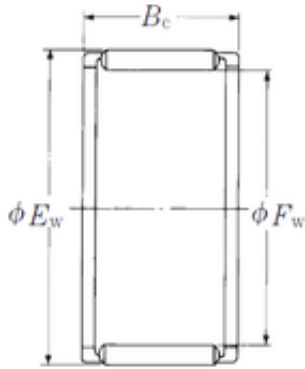

Bearing No. FWF-293424

Fw	29 mm
Ew	34 mm
Bc	24 mm
Weight	0,024 Kg
Bearing number	FWF-293424
Bore Diameter (mm)	29
Outer Diameter (mm)	34
Basic dynamic load rating (C)	25,4 kN
Basic static load rating (C0)	46 kN