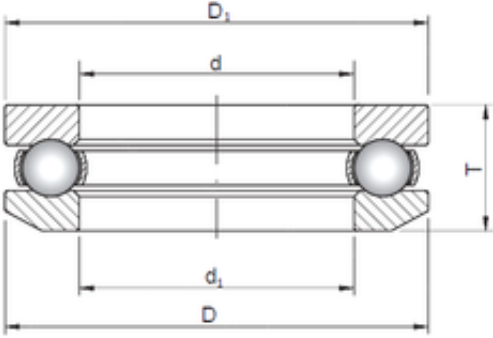

Bearing No. 53415

d	75 mm
D	160 mm
T	69 mm
d1	78 mm
D1	160 mm
Bearing number	53415
Bore Diameter (mm)	75
Outer Diameter (mm)	160