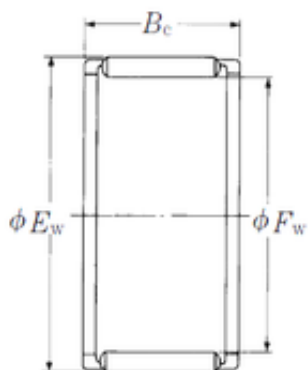

Bearing No. FWF-303716

Fw	30 mm
Ew	37 mm
Bc	16 mm
Weight	0,024 Kg
Bearing number	FWF-303716
Bore Diameter (mm)	30
Outer Diameter (mm)	37
Basic dynamic load rating (C)	22,2 kN
Basic static load rating (C0)	31 kN