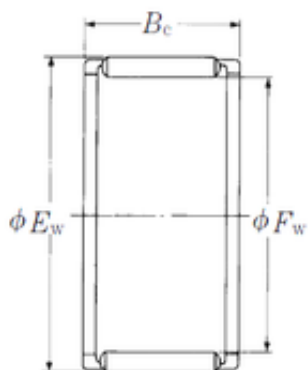

Bearing No. FWF-304025

Fw	30 mm
Ew	40 mm
Bc	25 mm
Weight	0,068 Kg
Bearing number	FWF-304025
Bore Diameter (mm)	30
Outer Diameter (mm)	40
Basic dynamic load rating (C)	38,5 kN
Basic static load rating (C0)	49,5 kN