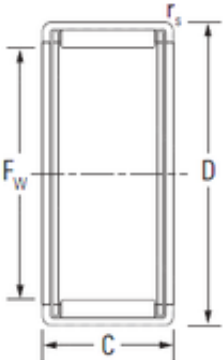

Bearing No. 723002800

D	34 mm
d	27 mm
C	20 mm
Size (mm)	27x34x20
Width (mm)	20
Bearing number	723002800
Bore Diameter (mm)	27
Outer Diameter (mm)	34