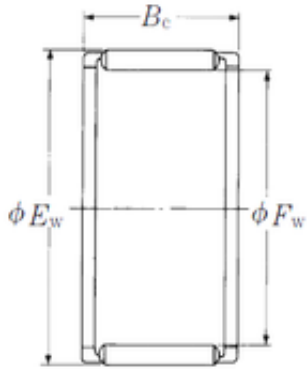

Bearing No. FWF-354216

| | |
|-------------------------------|------------|
| Fw | 35 mm |
| Ew | 42 mm |
| Bc | 16 mm |
| Weight | 0,028 Kg |
| Bearing number | FWF-354216 |
| Bore Diameter (mm) | 35 |
| Outer Diameter (mm) | 42 |
| Basic dynamic load rating (C) | 22,7 kN |
| Basic static load rating (C0) | 33,5 kN |