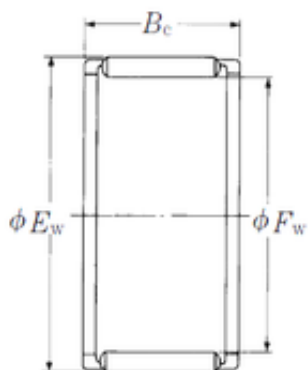

Bearing No. FWF-404834

Fw	40 mm
Ew	48 mm
Bc	34 mm
Weight	0,076 Kg
Bearing number	FWF-404834
Bore Diameter (mm)	40
Outer Diameter (mm)	48
Basic dynamic load rating (C)	53,5 kN
Basic static load rating (C0)	95 kN