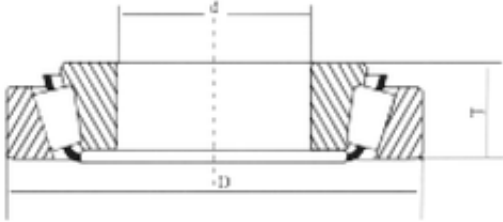

Bearing No. 30222

D	200 mm
d	110 mm
T	41 mm
Size (mm)	110x200x41
Width (mm)	41
Bearing number	30222
Bore Diameter (mm)	110
Outer Diameter (mm)	200