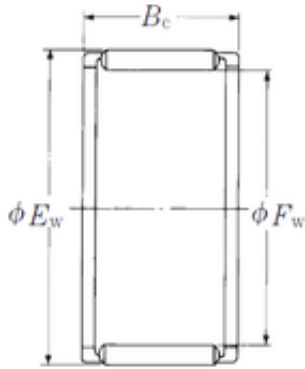

### Bearing No. FWF-657030

|                               |            |
|-------------------------------|------------|
| Fw                            | 65 mm      |
| Ew                            | 70 mm      |
| Bc                            | 30 mm      |
| Weight                        | 0,072 Kg   |
| Bearing number                | FWF-657030 |
| Bore Diameter (mm)            | 65         |
| Outer Diameter (mm)           | 70         |
| Basic dynamic load rating (C) | 44,5 kN    |
| Basic static load rating (C0) | 123 kN     |