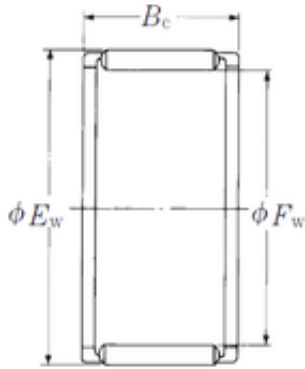

Bearing No. FWF-727921

Fw	72 mm
Ew	79 mm
Bc	21 mm
Weight	0,079 Kg
Bearing number	FWF-727921
Bore Diameter (mm)	72
Outer Diameter (mm)	79
Basic dynamic load rating (C)	42 kN
Basic static load rating (C0)	93 kN