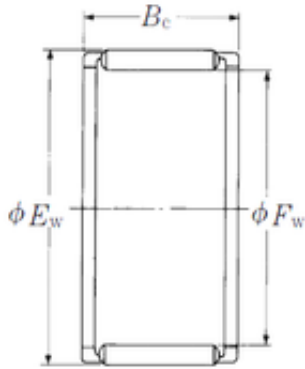

Bearing No. FWF-788540

Fw	78 mm
Ew	85 mm
Bc	40 mm
Weight	0,16 Kg
Bearing number	FWF-788540
Bore Diameter (mm)	78
Outer Diameter (mm)	85
Basic dynamic load rating (C)	76,5 kN
Basic static load rating (C0)	207 kN