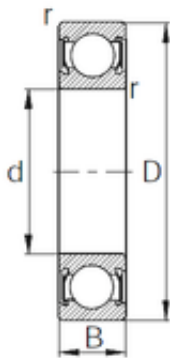

Bearing No. 10-2022

D	38 mm
d	15 mm
B	19 mm
Size (mm)	15x38x19
Width (mm)	19
Bearing number	10-2022
Bore Diameter (mm)	15
Outer Diameter (mm)	38