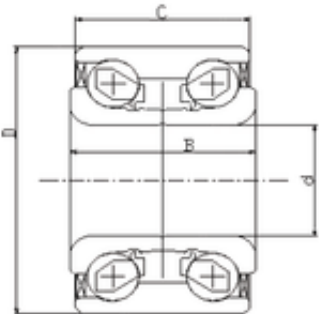

Bearing No. IJ141011

D	74 mm
d	40 mm
B	42 mm
C	42 mm
Size (mm)	40x74x42
Width (mm)	42
Bearing number	IJ141011
Bore Diameter (mm)	40
Outer Diameter (mm)	74