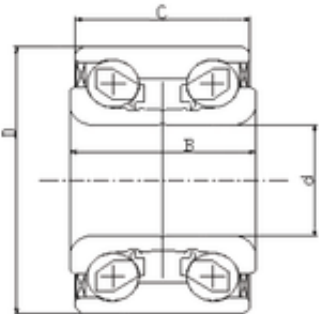

Bearing No. IJ141013

D	72 mm
d	37 mm
B	37 mm
C	37 mm
Size (mm)	37x72x37
Width (mm)	37
Bearing number	IJ141013
Bore Diameter (mm)	37
Outer Diameter (mm)	72