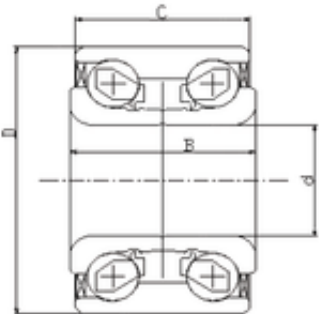

Bearing No. IJ141001

D	72 mm
d	38 mm
B	36 mm
C	33 mm
Size (mm)	38x72x36
Width (mm)	36
Bearing number	IJ141001
Bore Diameter (mm)	38
Outer Diameter (mm)	72