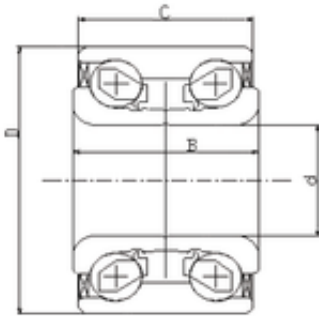

Bearing No. IJ141002

D	86 mm
d	48 mm
B	42 mm
C	40 mm
Size (mm)	48x86x42
Width (mm)	42
Bearing number	IJ141002
Bore Diameter (mm)	48
Outer Diameter (mm)	86