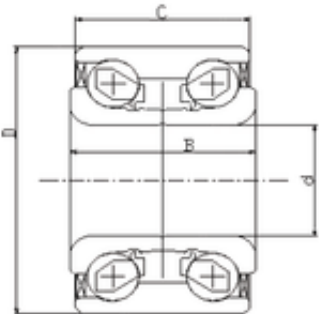

Bearing No. IJ141005

D	76 mm
d	43 mm
B	43 mm
C	43 mm
Size (mm)	43x76x43
Width (mm)	43
Bearing number	IJ141005
Bore Diameter (mm)	43
Outer Diameter (mm)	76