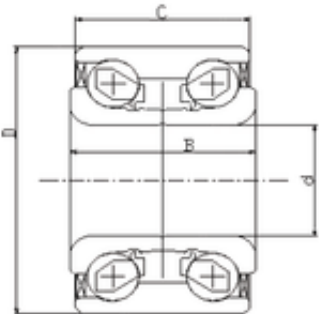

Bearing No. IJ141006

D	82 mm
d	43 mm
B	45 mm
C	45 mm
Size (mm)	43x82x45
Width (mm)	45
Bearing number	IJ141006
Bore Diameter (mm)	43
Outer Diameter (mm)	82