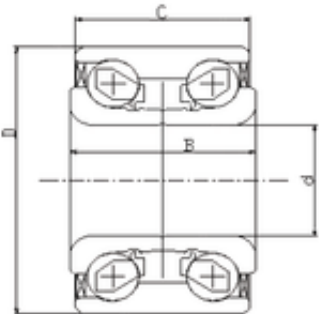

Bearing No. IJ141008

D	71 mm
d	38 mm
B	39 mm
C	39 mm
Size (mm)	38x71x39
Width (mm)	39
Bearing number	IJ141008
Bore Diameter (mm)	38
Outer Diameter (mm)	71