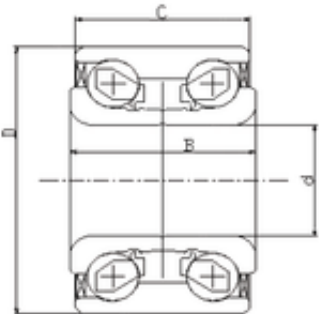

Bearing No. IJ141009

D	73 mm
d	38 mm
B	40 mm
C	40 mm
Size (mm)	38x73x40
Width (mm)	40
Bearing number	IJ141009
Bore Diameter (mm)	38
Outer Diameter (mm)	73