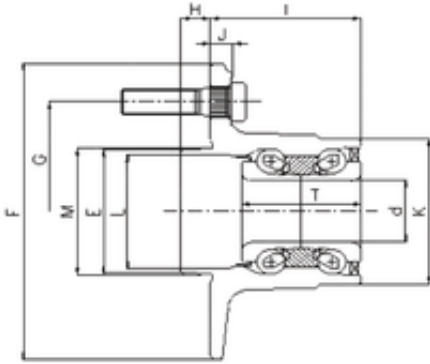

Bearing No. IJ132020

d	37 mm
I	25 mm
K	84 mm
G	22 mm
H	26,9 mm
J	10 mm
M	85,7 mm
T	37 mm
Bearing number	IJ132020
Bore Diameter (mm)	37