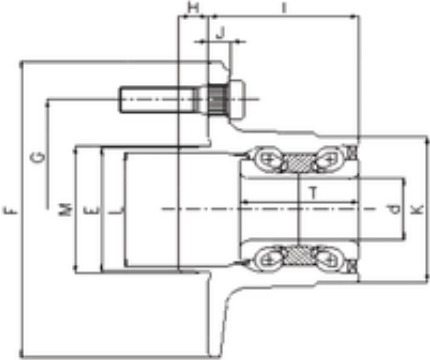

Bearing No. IJ132024

d	24,995 mm
I	42 mm
K	68,9 mm
E	65 mm
F	129 mm
J	11 mm
L	60 mm
M	71 mm
Bearing number	IJ132024
Bore Diameter (mm)	24,995