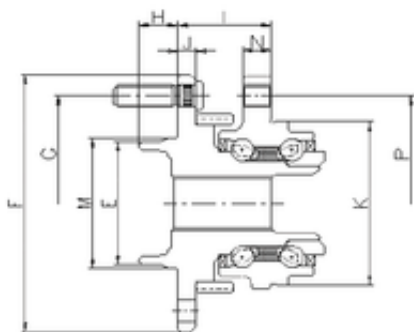

Bearing No. IJ133014

P	106 mm
I	51 mm
E	74 mm
F	139 mm
G	120 mm
H	19 mm
J	11,3 mm
K	90 mm
M	79 mm
N	11,6 mm
1	Wheel Bearing
Bearing number	IJ133014