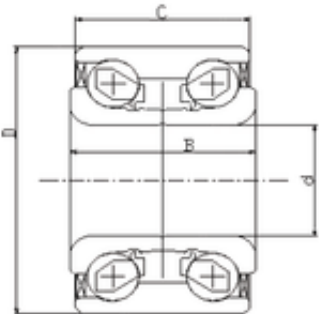

Bearing No. IJ131012

D	84 mm
d	40 mm
B	38 mm
C	38 mm
Size (mm)	40x84x38
Width (mm)	38
Bearing number	IJ131012
Bore Diameter (mm)	40
Outer Diameter (mm)	84