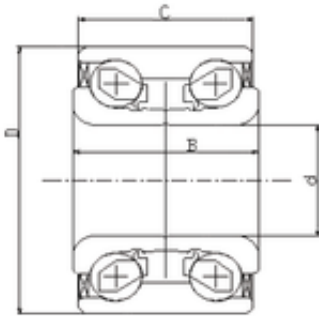

**Bearing No. IJ131014**

D	72 mm
d	37 mm
B	37 mm
C	37 mm
Size (mm)	37x72x37
Width (mm)	37
Bearing number	IJ131014
Bore Diameter (mm)	37
Outer Diameter (mm)	72