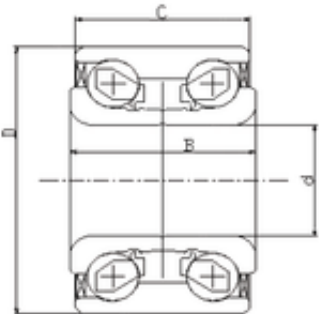

Bearing No. IJ131020

D	66 mm
d	35 mm
B	32 mm
C	32 mm
Size (mm)	35x66x32
Width (mm)	32
Bearing number	IJ131020
Bore Diameter (mm)	35
Outer Diameter (mm)	66