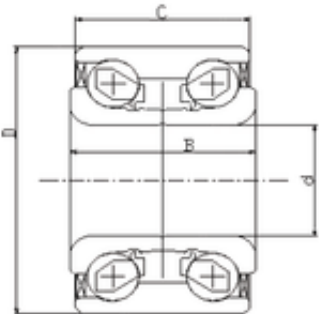

Bearing No. IJ131021

D	84 mm
d	45 mm
B	39 mm
C	39 mm
Size (mm)	45x84x39
Width (mm)	39
Bearing number	IJ131021
Bore Diameter (mm)	45
Outer Diameter (mm)	84