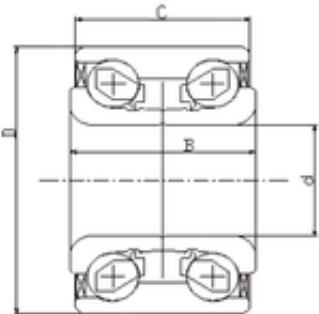

Bearing No. IJ131022

D	66 mm
d	34 mm
B	37 mm
C	37 mm
Size (mm)	34x66x37
Width (mm)	37
Bearing number	IJ131022
Bore Diameter (mm)	34
Outer Diameter (mm)	66