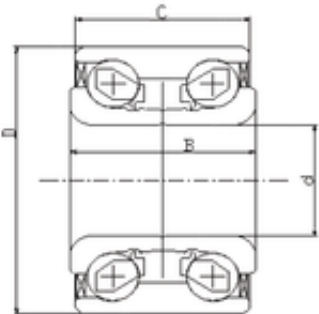

Bearing No. IJ131023

D	66 mm
d	35 mm
B	33 mm
C	33 mm
Size (mm)	35x66x33
Width (mm)	33
Bearing number	IJ131023
Bore Diameter (mm)	35
Outer Diameter (mm)	66