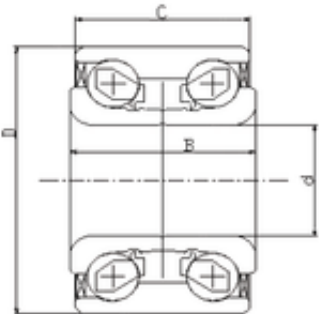

Bearing No. IJ131024

D	82 mm
d	42 mm
B	36 mm
C	36 mm
Size (mm)	42x82x36
Width (mm)	36
Bearing number	IJ131024
Bore Diameter (mm)	42
Outer Diameter (mm)	82