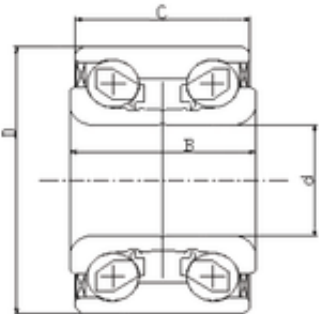

Bearing No. IJ131025

D	75 mm
d	40 mm
B	37 mm
C	37 mm
Size (mm)	40x75x37
Width (mm)	37
Bearing number	IJ131025
Bore Diameter (mm)	40
Outer Diameter (mm)	75