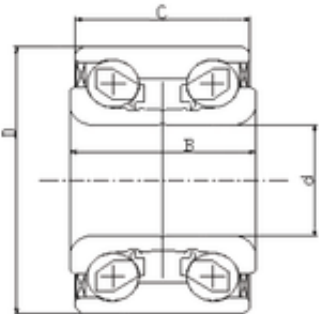

Bearing No. IJ131026

D	72 mm
d	37 mm
B	33 mm
C	33 mm
Size (mm)	37x72x33
Width (mm)	33
Bearing number	IJ131026
Bore Diameter (mm)	37
Outer Diameter (mm)	72