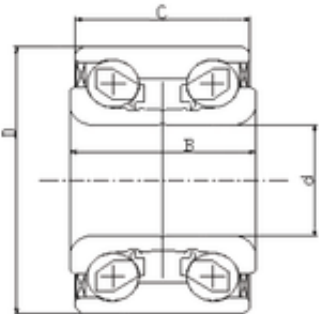

Bearing No. IJ131027

D	72 mm
d	35 mm
B	33 mm
C	33 mm
Size (mm)	35x72x33
Width (mm)	33
Bearing number	IJ131027
Bore Diameter (mm)	35
Outer Diameter (mm)	72