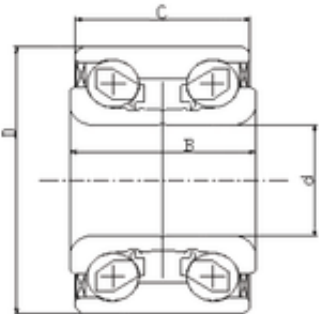

Bearing No. IJ131031

D	82,5 mm
d	44 mm
B	37 mm
C	37 mm
Size (mm)	44x82.5x37
Width (mm)	37
Bearing number	IJ131031
Bore Diameter (mm)	44
Outer Diameter (mm)	82,5