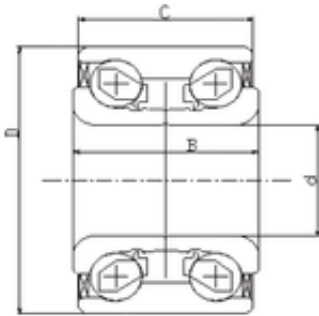

Bearing No. IJ131032

D	74 mm
d	39 mm
B	39 mm
C	39 mm
Size (mm)	39x74x39
Width (mm)	39
Bearing number	IJ131032
Bore Diameter (mm)	39
Outer Diameter (mm)	74