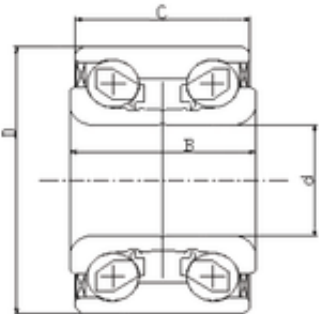

Bearing No. IJ131033

D	82 mm
d	42 mm
B	36 mm
C	36 mm
Size (mm)	42x82x36
Width (mm)	36
Bearing number	IJ131033
Bore Diameter (mm)	42
Outer Diameter (mm)	82